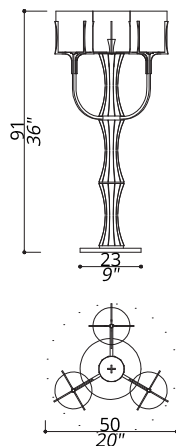

SHADE DIMENSIONS

cm. Ø 14 x H.16

SHADE FABRIC

TS24 (gold trevira wave)

NOTES

Dimensions are expressed in centimetres, if not otherwise specified.
All products may be customized subject to prior consulting with our technical department; please send your request to info@officina-luce.it.
Officina Luce (Registered brand of ISSARCH srl) reserves the right to change or delete, at any time and without prior warning, the technical specification of any model or the model itself, depending on technical and commercial requirements.

SHADE DIMENSIONS

cm. \emptyset 42 x H.30

SHADE FABRIC

TS24 (gold trevira wave)

NOTES

Dimensions are expressed in centimetres, if not otherwise specified.
All products may be customized subject to prior consulting with our technical department; please send your request to info@officina-luce.it.
Officina Luce (Registered brand of ISSARCH srl) reserves the right to change or delete, at any time and without prior warning, the technical specification of any model or the model itself, depending on technical and commercial requirements.