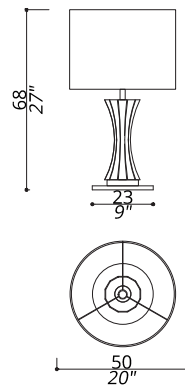

SHADE DIMENSIONS

cm. Ø 14 x H.16

SHADE FABRIC

TS24 (gold trevira wave)

NOTES

Dimensions are expressed in centimetres, if not otherwise specified.
All products may be customized subject to prior consulting with our technical department; please send your request to info@officina-luce.it.
Officina Luce (Registered brand of ISSARCH srl) reserves the right to change or delete, at any time and without prior warning, the technical specification of any model or the model itself, depending on technical and commercial requirements.

SHADE DIMENSIONS

cm. \emptyset 42 x H.30

SHADE FABRIC

TS24 (gold trevira wave)

NOTES

Dimensions are expressed in centimetres, if not otherwise specified.
All products may be customized subject to prior consulting with our technical department; please send your request to info@officina-luce.it.
Officina Luce (Registered brand of ISSARCH srl) reserves the right to change or delete, at any time and without prior warning, the technical specification of any model or the model itself, depending on technical and commercial requirements.