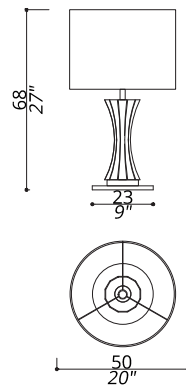

SHADE DIMENSIONS

cm. Ø 14 x H.16

SHADE FABRIC

TS24 (gold trevira wave)

NOTES

Dimensions are expressed in centimetres, if not otherwise specified.
All products may be customized subject to prior consulting with our technical department; please send your request to info@officina-luce.it.
Officina Luce (Registered brand of ISSARCH srl) reserves the right to change or delete, at any time and without prior warning, the technical specification of any model or the model itself, depending on technical and commercial requirements.

SHADE DIMENSIONS

cm. \emptyset 42 x H.30

SHADE FABRIC

TS24 (gold trevira wave)

NOTES

Dimensions are expressed in centimetres, if not otherwise specified.
All products may be customized subject to prior consulting with our technical department; please send your request to info@officina-luce.it.
Officina Luce (Registered brand of ISSARCH srl) reserves the right to change or delete, at any time and without prior warning, the technical specification of any model or the model itself, depending on technical and commercial requirements.