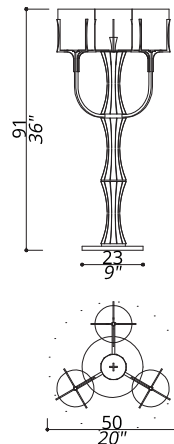

FLOW COLLECTION

Table lamp

1131-GW-24

3 LIGHTS TYPE E14
MAX 42W

Ebony wood sticks central design.

FINISH

Structure and base in F_15 (satin gold finish); central structure in ebony wood in satin finish. Metal base.

SHADE DIMENSIONS

cm. Ø 14 x H.16

SHADE FABRIC

TS24 (gold trevira wave)

NOTES

Dimensions are expressed in centimetres, if not otherwise specified.
All products may be customized subject to prior consulting with our technical department; please send your request to info@officina-luce.it.
Officina Luce (Registered brand of ISSARCH srl) reserves the right to change or delete, at any time and without prior warning, the technical specification of any model or the model itself, depending on technical and commercial requirements.

SHADE DIMENSIONS

cm. \emptyset 42 x H.30

SHADE FABRIC

TS24 (gold trevira wave)

NOTES

Dimensions are expressed in centimetres, if not otherwise specified.
All products may be customized subject to prior consulting with our technical department; please send your request to info@officina-luce.it.
Officina Luce (Registered brand of ISSARCH srl) reserves the right to change or delete, at any time and without prior warning, the technical specification of any model or the model itself, depending on technical and commercial requirements.